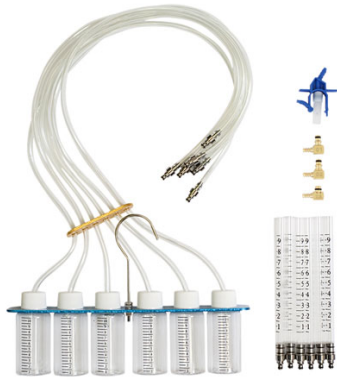

Common Rail Flow Meter & 24pc Adaptor Set

Flow Meter Set complete with 24pc adaptors suitable for use on Bosch, Denso, Siemens and Delphi diesel injectors.

Additional Information

- Diesel injector fuel return test kits and they can be used on non-common rail engines.
- Suitable for Bosch, Delphi, Denso and Siemens injectors.
- Time saver.
- Quick release fixings.
- Presented in a blow mould storage case.

<http://gunson.co.uk/product/77055>

Gunson®

COMMON RAIL FLOW METER
AND ADAPTOR SET FOR DENSO | SIEMENS | DELPHI

Common Rail Flow Meter complete with 24 piece adaptor set. Suitable for use on Denso, Siemens and Delphi.

Bosch diesel injectors Flow Meter Set available Part No. 77001.

www.gunson.co.uk